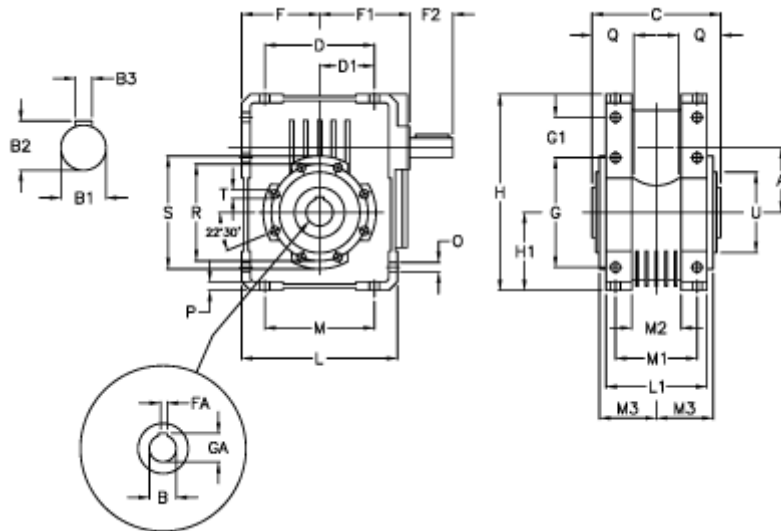

Article number: 3922075030700

Description: Worm gear with solid input shaft
W 75U-30-HS unassembled

Measures

A = 75.00	Description = W 75U-xx-HS	H = 220.5	O = 10.5
B = 30	F = 87.0	H1 = 87.0	P = 9
B1 = 19	F1 = 124.5	L = 174	Q = 40
B2 = 21.5	F2 = 40	L1 = 104	R = 110
B3 = 6	FA = 8	M = 126	S = 125
C = 127	G = 126	M1 = 82	T = M8x14
D = 109.5	G1 = 46.5	M2 = 44	U = 90
D1 = 46.5	GA = 33.3	M3 = 58.5	